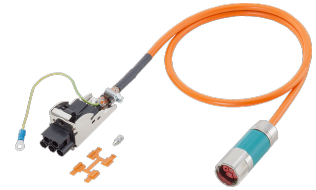

Cable

Technical data

Electrical assemblies	Electr. assembly lines
Length	1500 Millimeter
Cross-section	1.5 Square millimeter
Number of wires/poles (ST)	4 Piece
Voltage	600 Volt
Plug connection/type	M23 (size 1 / encoder) OG - orange
Shield	yes - shielded
Insulating material	TPM