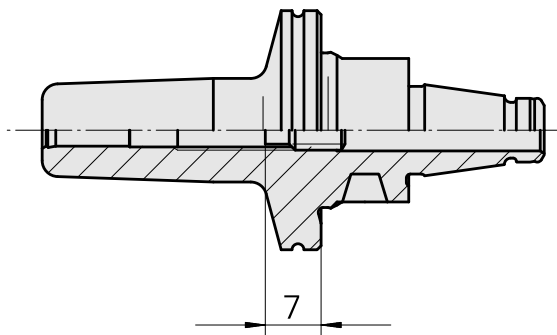

### Technical data

TH accessories category

WFB 20-12

Mounting

Shrink-fit mounting D4

Quick change inserts

shrink-fit mounting