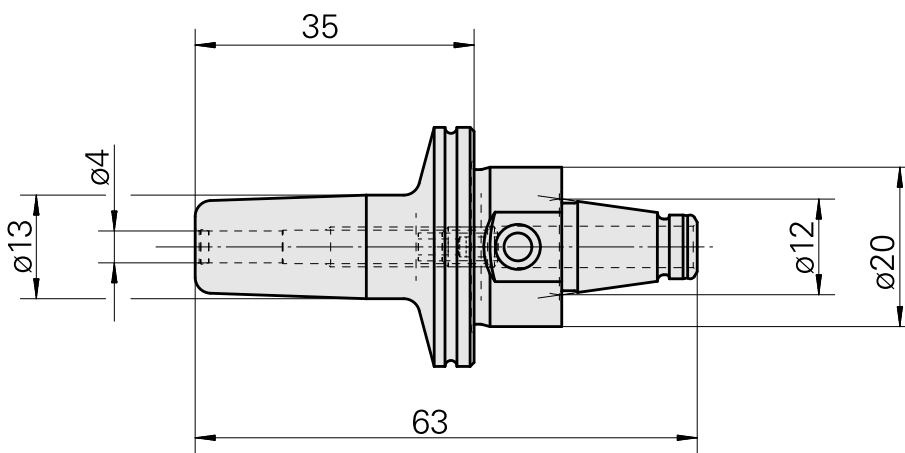

## WFB 20-12 Shrink-fit mounting D4

### Technical data

TH accessories category

WFB 20-12

Mounting

Shrink-fit mounting D4

Quick change inserts

shrink-fit mounting

## **Accessories**

Optional accessories

**Other accessories**

[Adjusting screw M 5x10](#)

Product ID : 10674886

Previous product ID : 326793

---