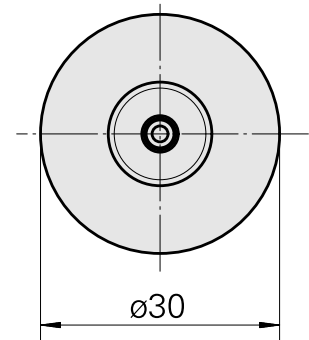

### Technical data

TH accessories category

WFB 20-12

Mounting

Shrink-fit mounting D4

Quick change inserts

shrink-fit mounting