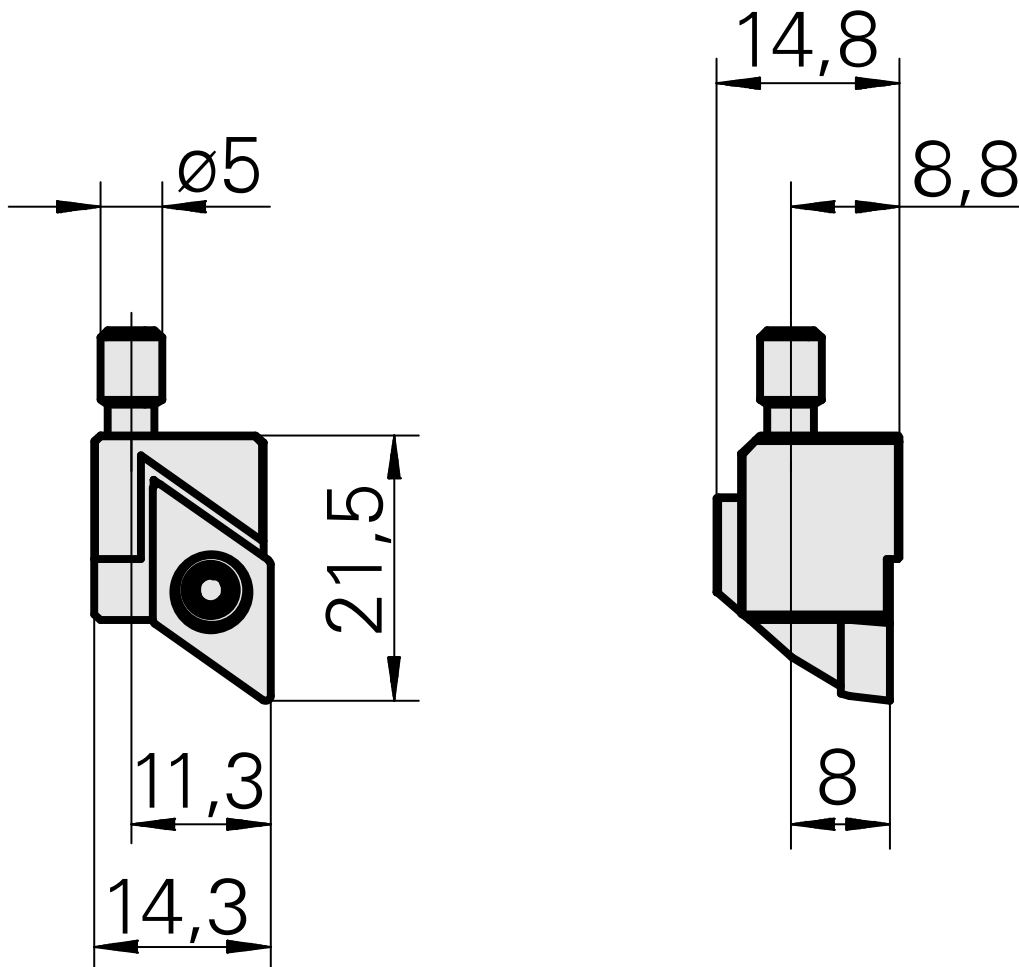

Cassette

Technical data

TH accessories category

Cassette, left

Mounting

for DC.. 11T3..

Documents

No downloads available for this product