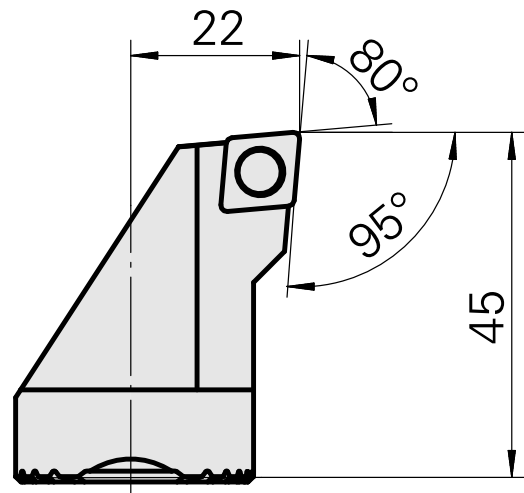

Boring head for CC.. 09T3..

Technical data

Mounting	for CC.. 09T3..
Cooling	internal
Pressure	50 bar
X [mm]	45 (1.77")
Z [mm]	22 (0.87)
INDEX TRAUB products	G220.3 • G220 • R200 • TNX65/42 • TNX220.3

Documents