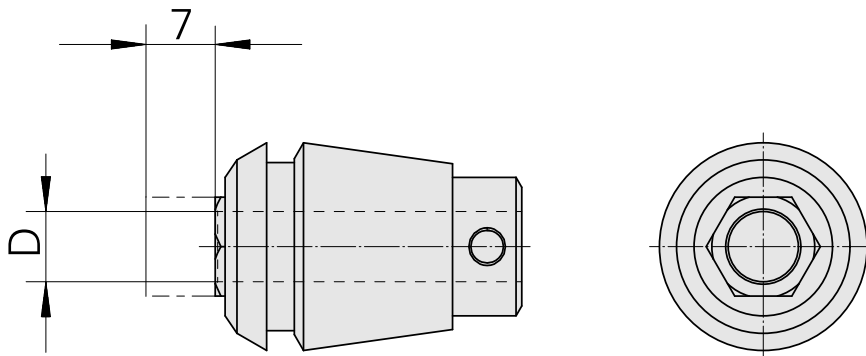

ER-Collet chuck for taps ET 1-20 6mm

Technical data

TH accessories category	ER-Collet chuck for taps
Mounting	ER20
Tool mounting	6mm
Collet type	ET 1-20

10291217
323448

INDEX

Documents

No downloads available for this product