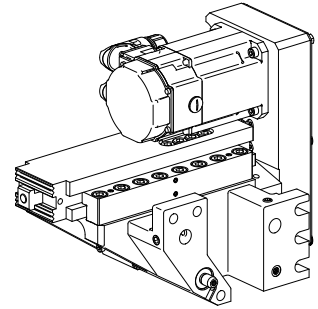

slide X-axis

Technical data

Machining position

INDEX TRAUB products

MS16-6 • MS16-6 Plus

No 3-side view is currently available for this product

Documents

No downloads available for this product

Accessories

Optional accessories

Quad-Ring® Seal

[quad-ring](#)

Product ID : 10606686

Previous product ID : 479112.0102

| | | | |
|---|------------------|------------------------------|--|
| manufacturer product line Trelleborg | TSS material no. | Cord size 2.62 Millimeter | manufacturer product line Quad-Ring® Seal |
|---|------------------|------------------------------|--|

O-Rings

[O-RING](#)

Product ID : 10720281

Previous product ID : 479100.0102

| | | | |
|---|------------------|---------------------------|-------------------------------------|
| manufacturer product line Trelleborg | TSS material no. | Cord size 2 Millimeter | manufacturer product line O-ring |
|---|------------------|---------------------------|-------------------------------------|

[Gasket ring](#)

Product ID : 10866740

Previous product ID : 479103.1542

| | | | |
|---|------------------|------------------------------|-------------------------------------|
| manufacturer product line Trelleborg | TSS material no. | Cord size 2.62 Millimeter | manufacturer product line O-ring |
|---|------------------|------------------------------|-------------------------------------|