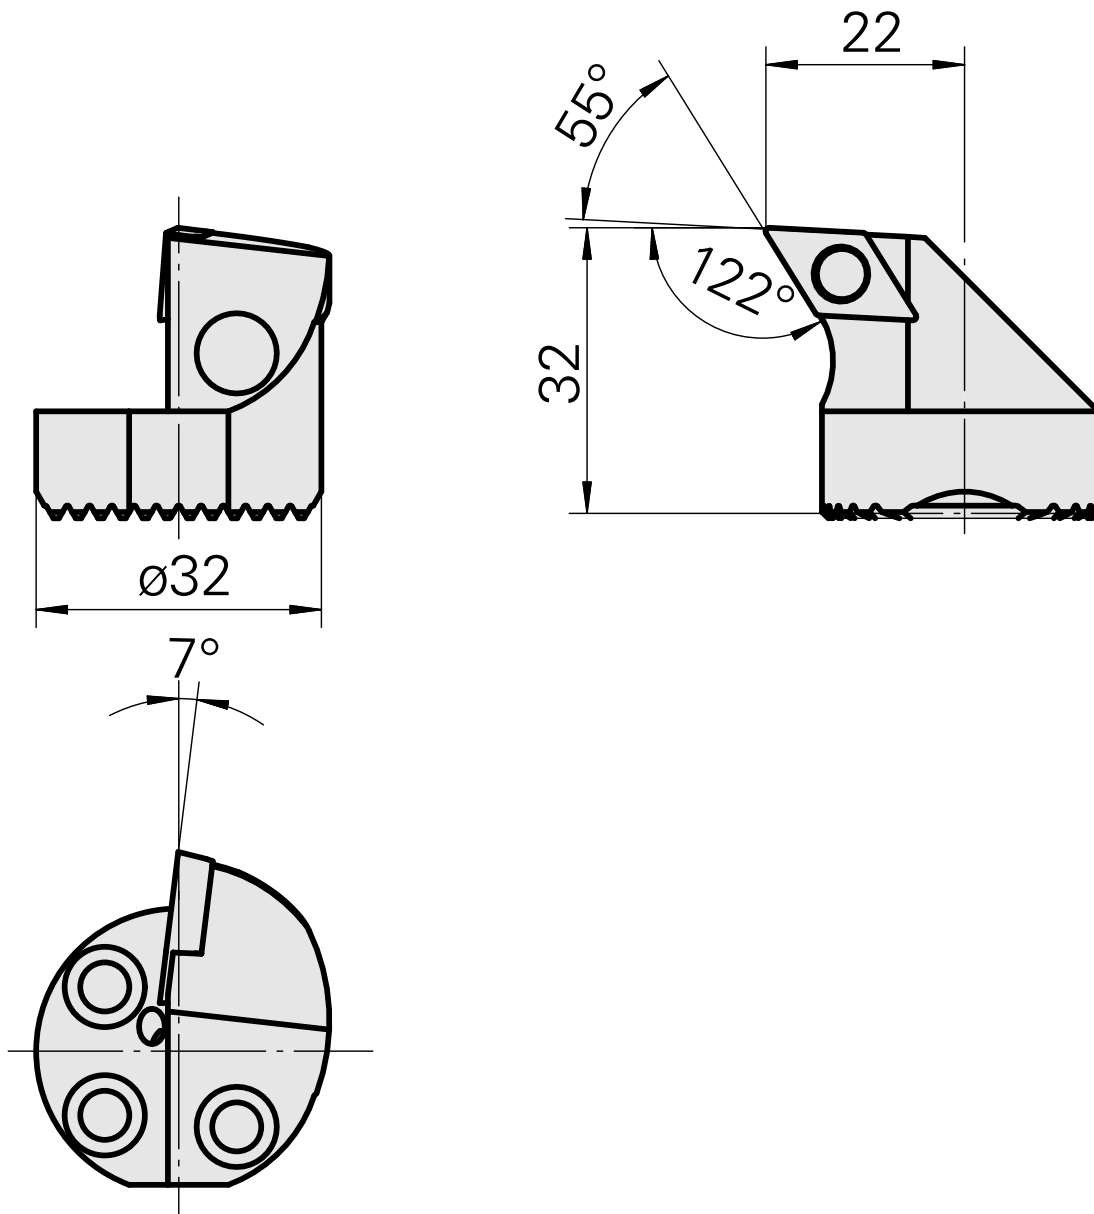

Boring head for DC.. 11T3..

Technical data

Mounting	for DC.. 11T3..
Cooling	internal
Pressure	50 bar
X [mm]	32 (1.26")
Z [mm]	22 (0.87)
INDEX TRAUB products	G220.3 • R200 • TNX65/42 • TNX220.3

Documents

No downloads available for this product

Accessories

Optional accessories

Other accessories

[Countersunk screw Wohlhaupter Nr. 115673](#)

Product ID : 10587078

Previous product ID : W00013.0026
