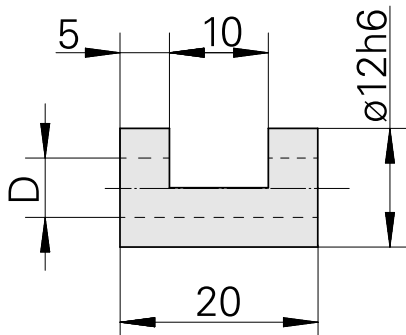

Douille de serrage D12/ 4,5mm

Technical data

TH accessories category	Clamping sleeve
Mounting	D12
Tool mounting	4.5mm

10277283
993112.0450

INDEX

Documents

No downloads available for this product