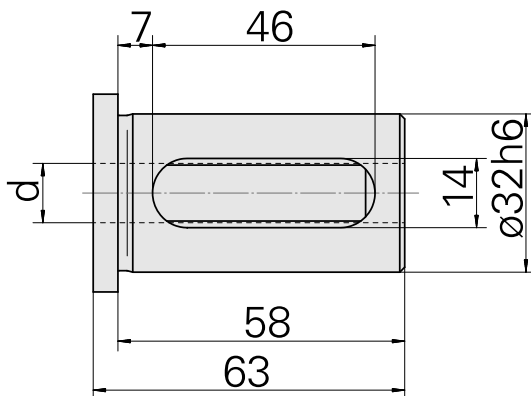

## Mounting sleeve with collar D32/ 13mm

### Technical data

TH accessories category	Mounting sleeve with collar
Mounting	D32
Tool mounting	13mm