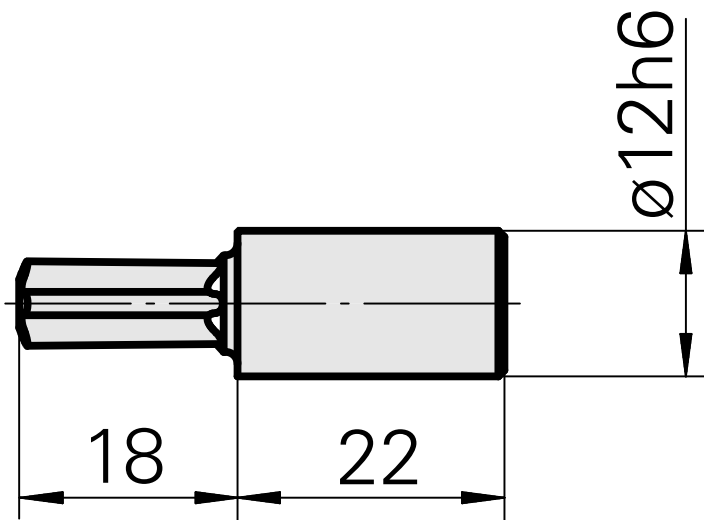

### Technical data

TH accessories category	Broach
Mounting	Torx 70
Tool mounting	12mm