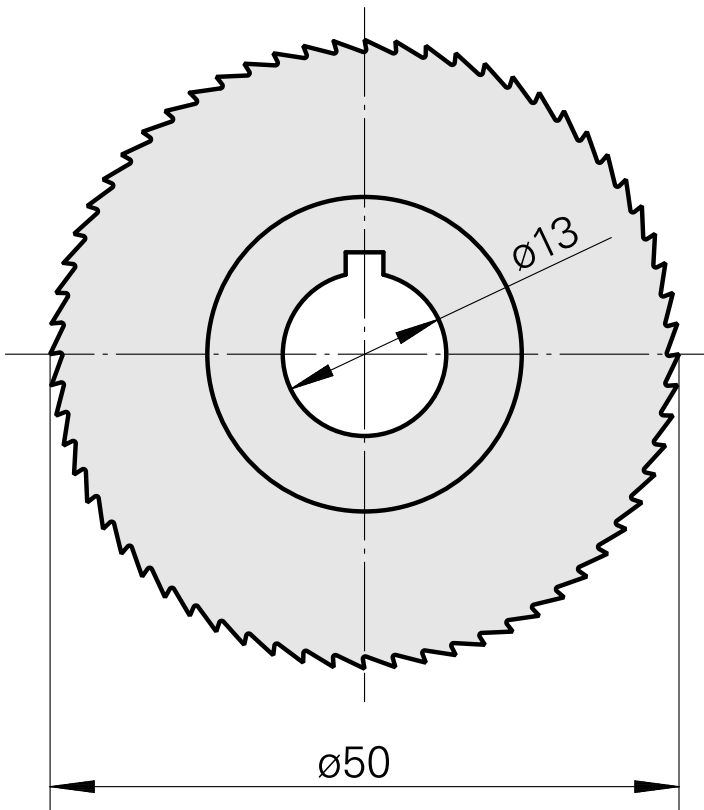

## Saw blade, circular saw blade width 1 mm (0.039")

### Technical data

TH accessories category	Circular saw blade d50
Tool mounting	13mm