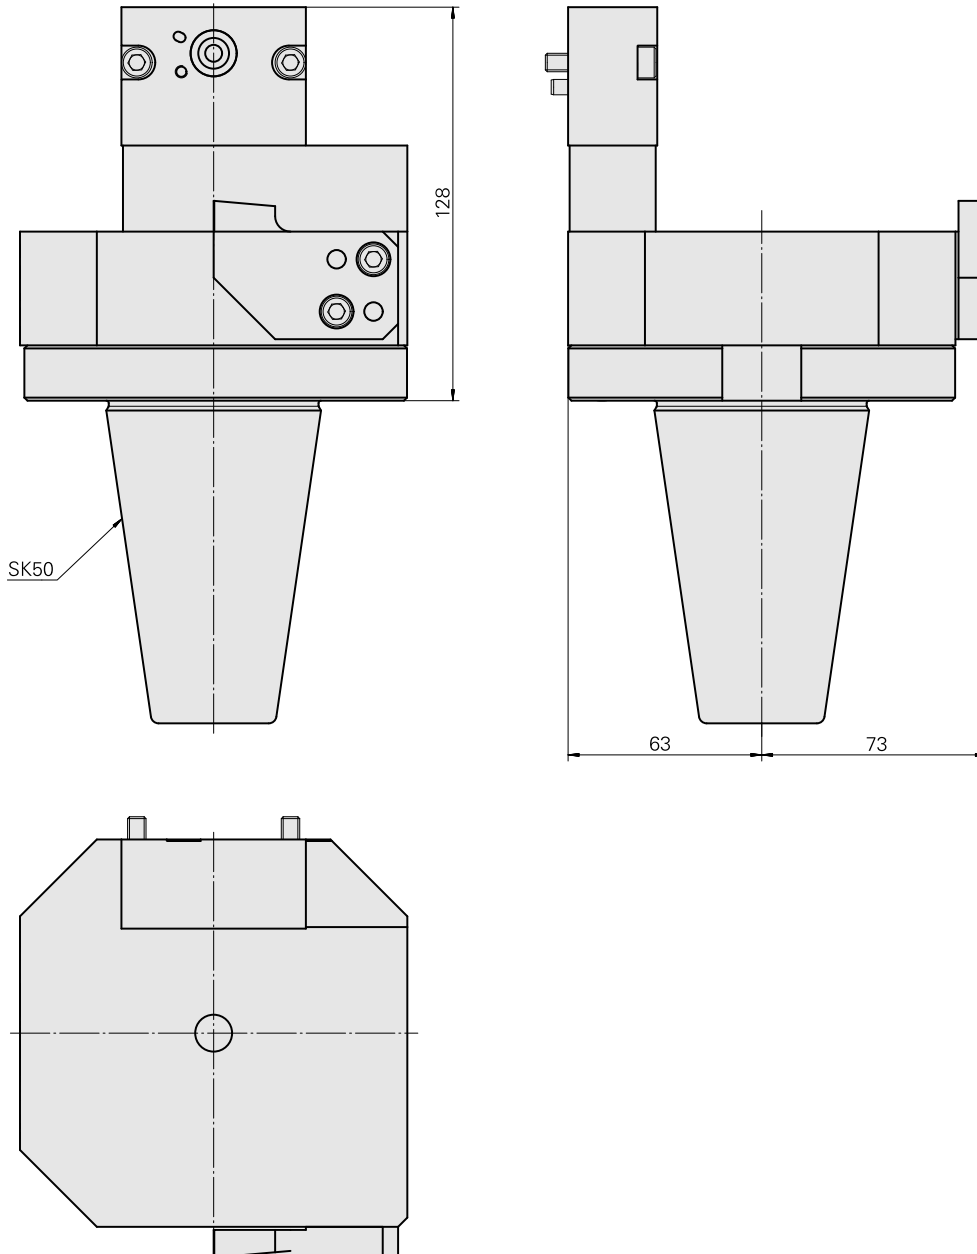

### Technical data

TH accessories category

Adapter for presetting units

Mounting

SK50

Tool mounting

MS16 DrillGroovBlock