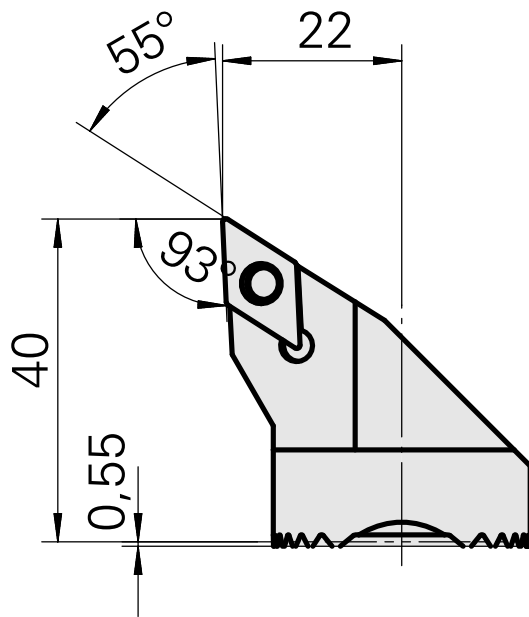

Boring head for DC.. 11T3..

Technical data

Mounting	for DC.. 11T3..
Cooling	internal
Pressure	50 bar
X [mm]	40 (1.57")
Z [mm]	22 (0.87)
INDEX TRAUB products	G220.3 • G220 • R200 • TNX65/42 • TNX220.3

Documents

No downloads available for this product

Accessories

Optional accessories

Other accessories

[Countersunk screw Wohlhaupter Nr. 115673](#)

Product ID : 10587078

Previous product ID : W00013.0026
