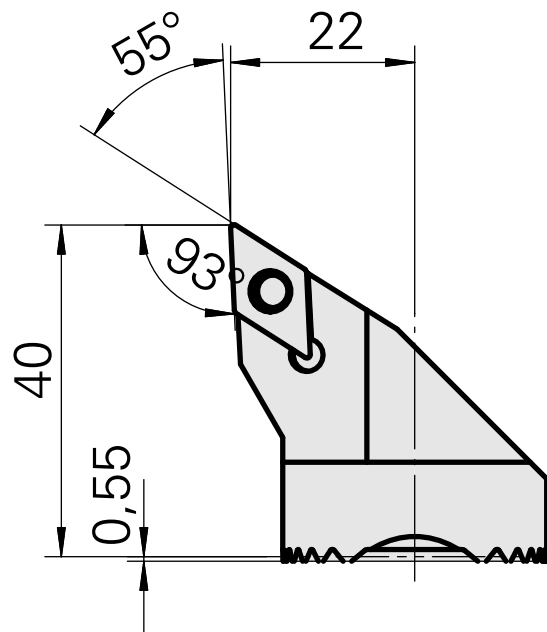

Boring head for DC.. 11T3..

Technical data

Mounting	for DC.. 11T3..
Cooling	internal
Pressure	50 bar
X [mm]	40 (1.57")
Z [mm]	22 (0.87)
INDEX TRAUB products	G220.3 • R200 • TNX65/42 • TNX220.3

Documents

No downloads available for this product

Accessories

Optional accessories

Other accessories

[Countersunk screw Wohlhaupter Nr. 115673](#)

Product ID : 10587078

Previous product ID : W00013.0026
