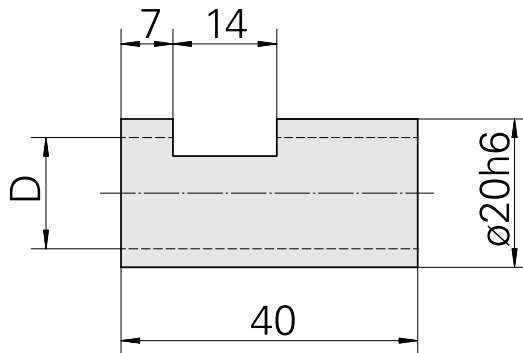

Clamping sleeve D20/ 10mm

Technical data

TH accessories category	Clamping sleeve
Mounting	D20
Tool mounting	10mm

Documents

No downloads available for this product