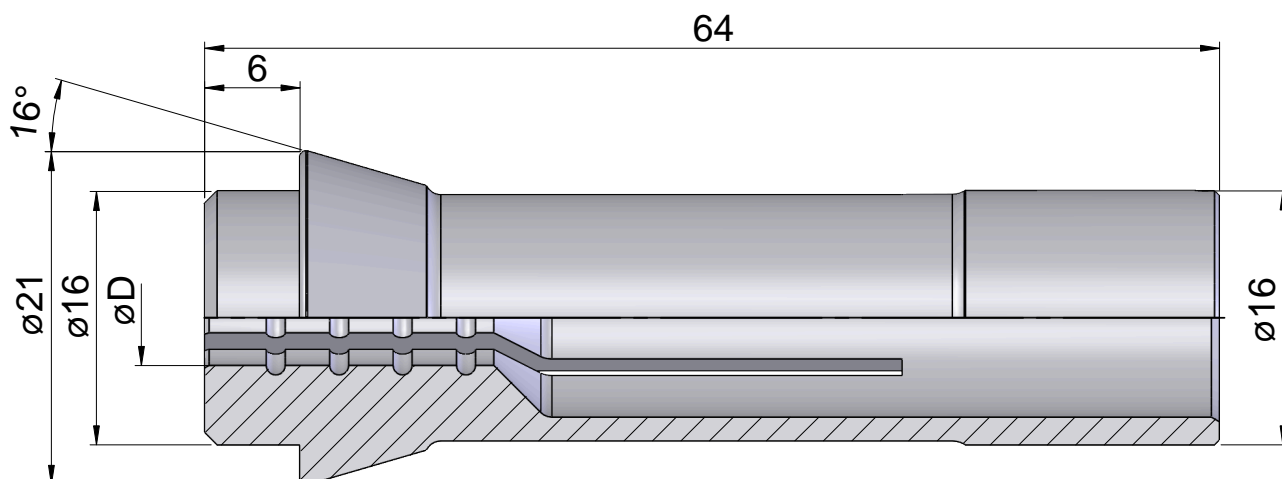

Clamping collet 1212E/F16 $\varnothing=13,00$

Technical data

There are currently no additional technical features stored for this product

Documents

No downloads available for this product