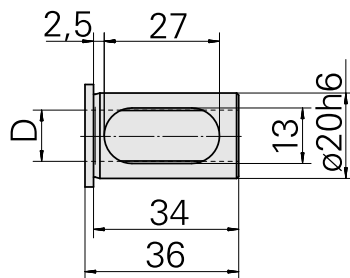

## Mounting sleeve with collar D20/ 4mm

### Technical data

TH accessories category	Mounting sleeve with collar
Mounting	D20
Tool mounting	4mm