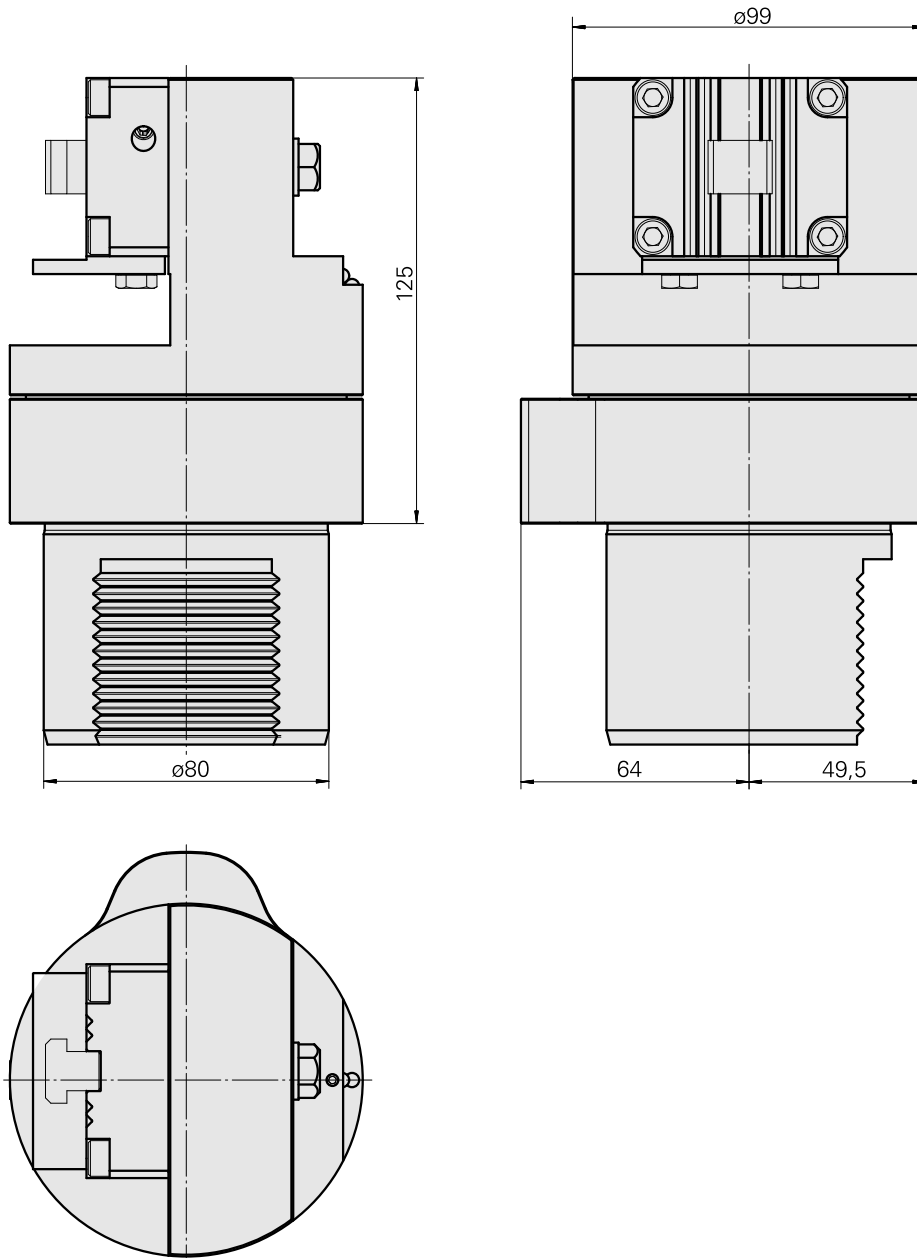

### Technical data

TH accessories category

Adapter for presetting units

Mounting

D80 for presetting devices

Tool mounting

MS16 Grooving slide 6.0