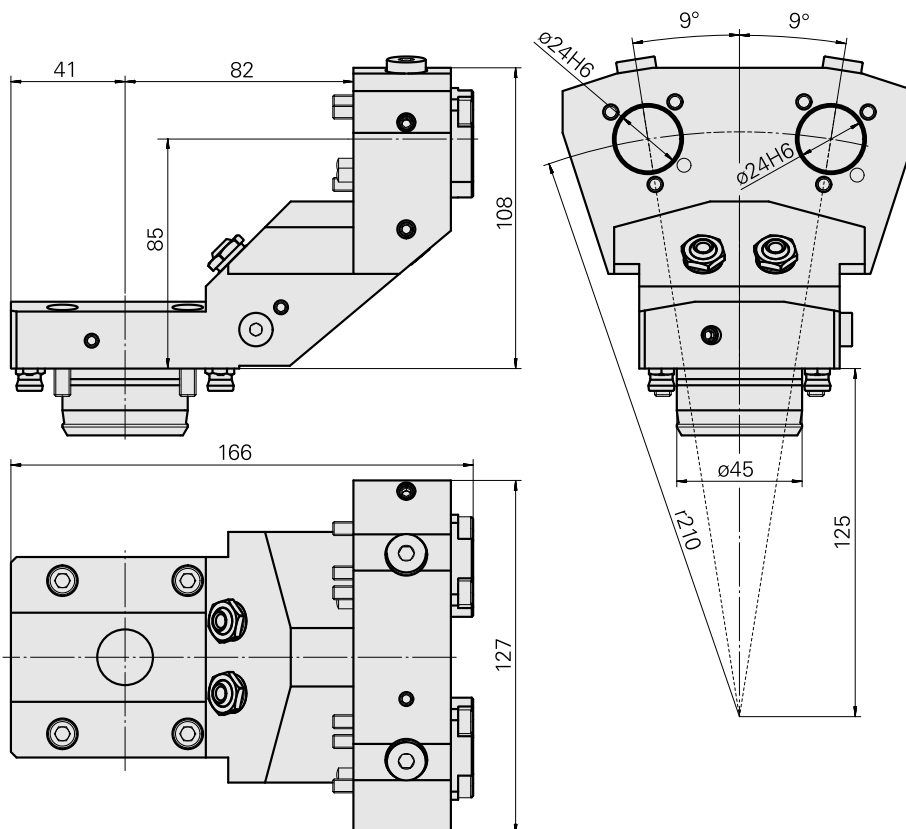

Basic holder KPS 45 D24 (0.94 "), double

Technical data

Shank KPS	KPS 45
Drive	not live
Cooling	external and internal
Mounting	D24
Pressure	80 bar, internal 120 bar opt.
X [mm]	85 (3.35")
Y [mm]	±9°
Z [mm]	-82 (-3.23)
INDEX TRAUB products	TNL32-11 • TNL32

[Mount D13 \(0.51 "\)](#)

Product ID : 10301866

Previous product ID : W9991100

Drive not live	Mounting D13	reversible 180° no	X [mm] -
Y [mm] -	Z [mm] -		

[Mount D12 \(0.47 "\)](#)

Product ID : 10069528

Previous product ID : W9990530