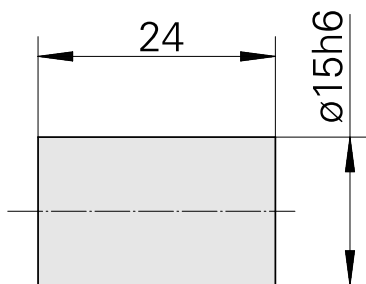

Clamping sleeve D15/ pre-grinded

Technical data

TH accessories category	Clamping sleeve
Mounting	D15
Tool mounting	pre-grinded

10195905
8993115.

INDEX

Documents

No downloads available for this product