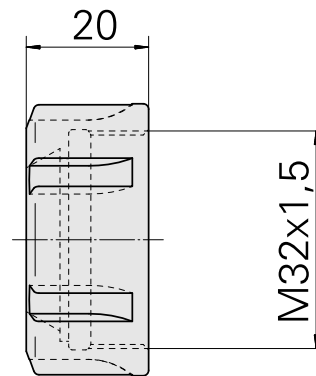

### Technical data

TH accessories category

Clamping nut

Mounting

ER25

Collet type

ER 25

Clamping nut type

Female thread

10193990  
901939.0251

**INDEX**

---