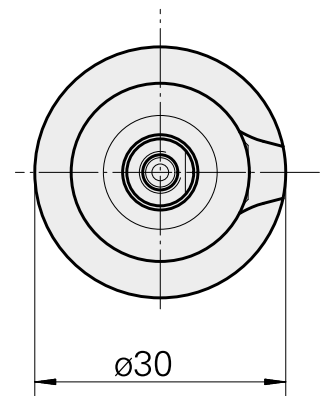

WFB 20-12 D8

Technical data

TH accessories category

WFB 20-12

Mounting

D8

Quick change inserts

Weldon mounting

Documents

No downloads available for this product

Accessories

Optional accessories

Other accessories

[Adjusting screw M 5x10](#)

Product ID : 10674886

Previous product ID : 326793

[Clamping screw M 8x7,5 \(108AWS\)](#)

Product ID : 10078331

Previous product ID : 326790
