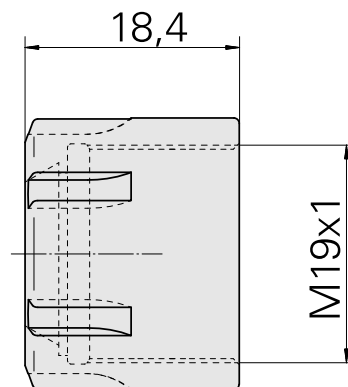

### Technical data

TH accessories category

Clamping nut

Mounting

ER16

Collet type

ER 16

Clamping nut type

Female thread diameter reduced

10178506  
901939.6161

**INDEX**

---