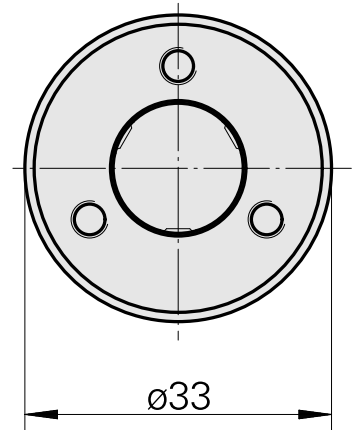

WFB 20-12 D14, adapter for broaching tool

Technical data

TH accessories category	WFB 20-12
Mounting	D14
Quick change inserts	miscell mounting

Documents

No downloads available for this product

Accessories

Optional accessories

Other accessories

[Broaching/ Slotting toolholder D40](#)

Product ID : 10304370

Previous product ID : 983306

[Broach tool hol,intern. D12](#)

Product ID : 10172224

Previous product ID : 983305
