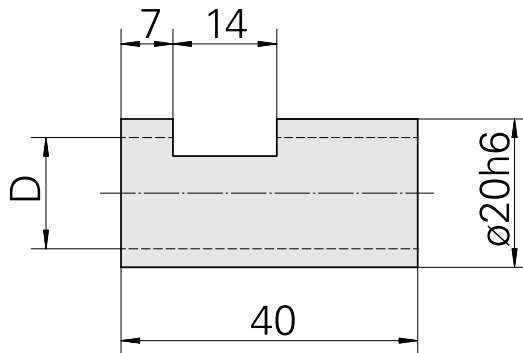

## Clamping sleeve D20/ 16mm

### Technical data

TH accessories category	Clamping sleeve
Mounting	D20
Tool mounting	16mm