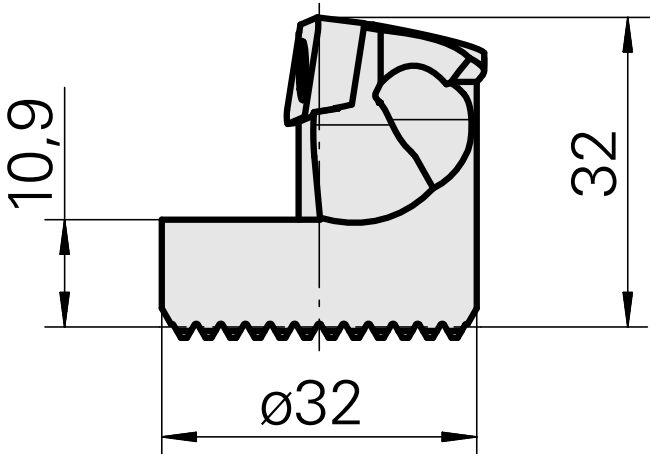

Boring head for VC.. 1604..

Technical data

Mounting	for VC.. 1604..
Cooling	internal
Pressure	50 bar
X [mm]	32 (1.26")
Z [mm]	22 (0.87)
INDEX TRAUB products	G220.3 • G220 • R200 • TNX65/42 • TNX220.3

Documents

No downloads available for this product

Accessories

Optional accessories

Other accessories

[Countersunk screw Wohlhaupter Nr. 115673](#)

Product ID : 10587078

Previous product ID : W00013.0026
