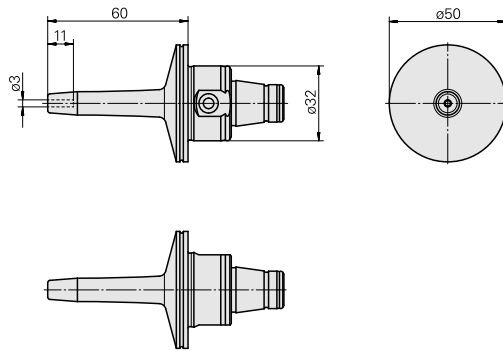

WFB 32-20 Schrumpfaufnahme D3

Technical data

TH accessories category

WFB 32-20

Mounting

Shrink-fit mounting D3

Quick change inserts

shrink-fit mounting