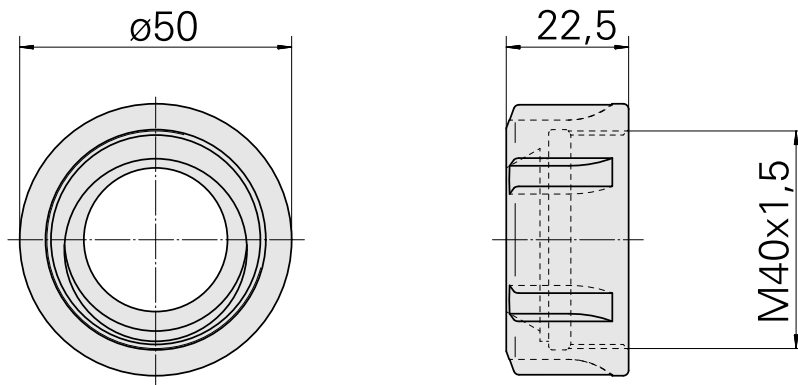

Clamping nut

Technical data

TH accessories category

Clamping nut

Mounting

ER32

Collet type

ER 32

Clamping nut type

Female thread

Documents

No downloads available for this product