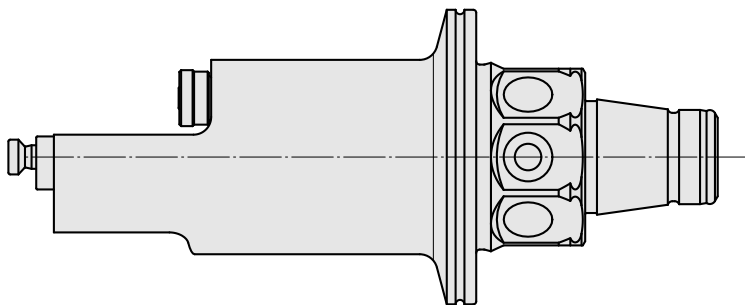

WFB 32-20 Horn Type B114, left

Technical data

TH accessories category

WFB 32-20

Mounting

Horn Type B114, left

Quick change inserts

Horn S-Mini