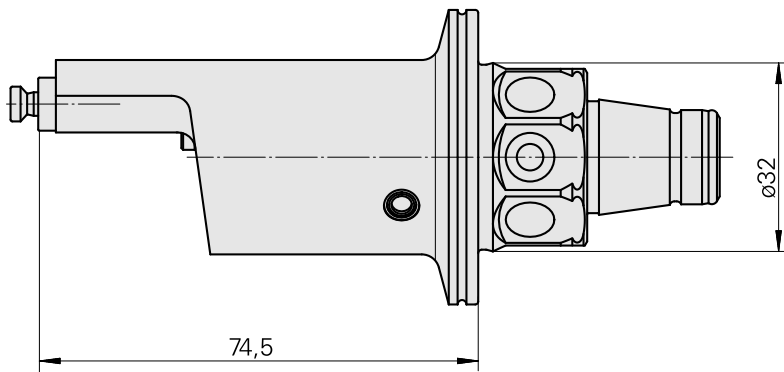

WFB 32-20 Horn Type B114, left

Technical data

TH accessories category

WFB 32-20

Mounting

Horn Type B114, left

Quick change inserts

Horn S-Mini