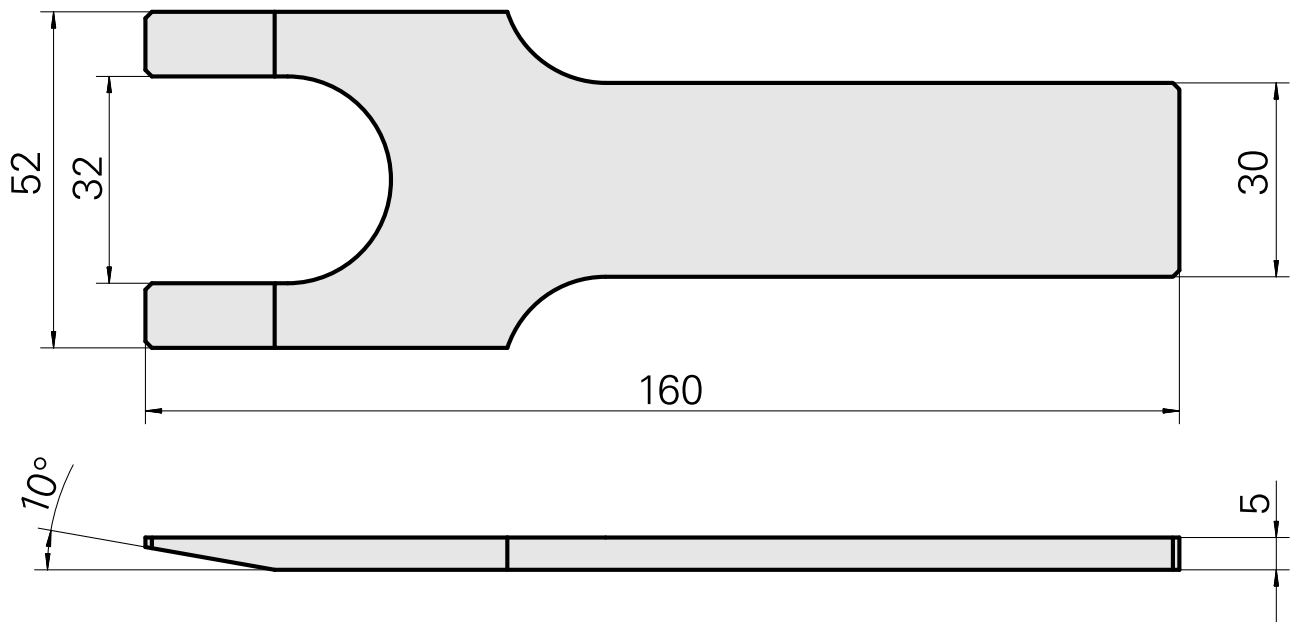

Extractor device

Technical data

TH accessories category

Puller

Mounting

SK30

10100780
L35231.60

INDEX