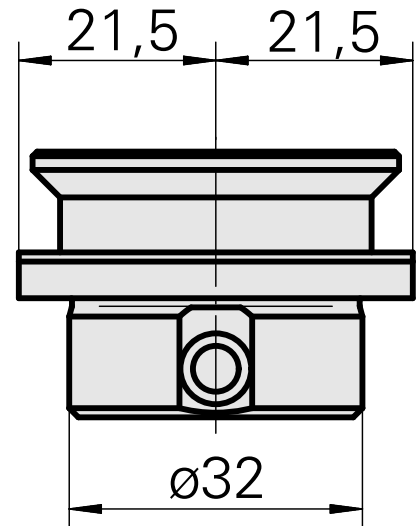

Blanking plug

Technical data

Drive	not live
Fixation MS	Shank D32
X [mm]	16 (0.63")
Y [mm]	-
Z [mm]	-
INDEX TRAUB products	MS52C • MS52-6.3

Documents

No downloads available for this product