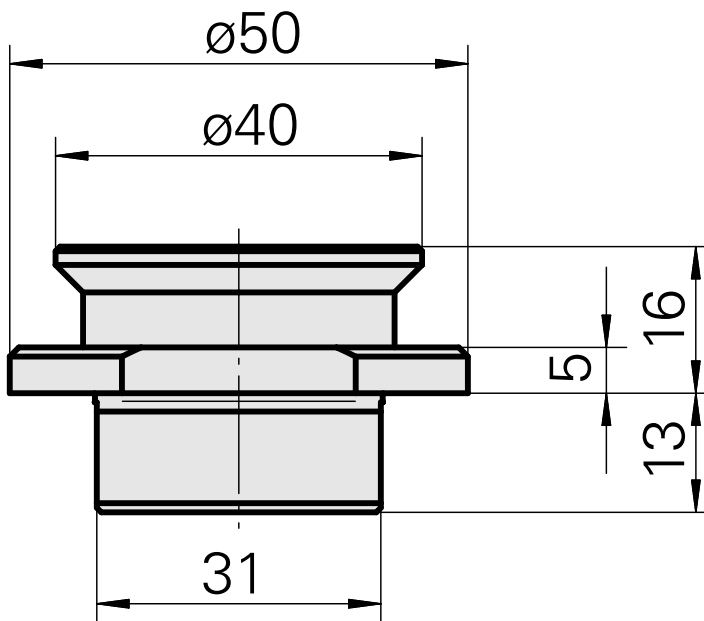

Blanking plug

Technical data

Drive	not live
Fixation MS	Shank D32
X [mm]	16 (0.63")
Y [mm]	-
Z [mm]	-
INDEX TRAUB products	MS52C • MS52-6.3

Documents

No downloads available for this product