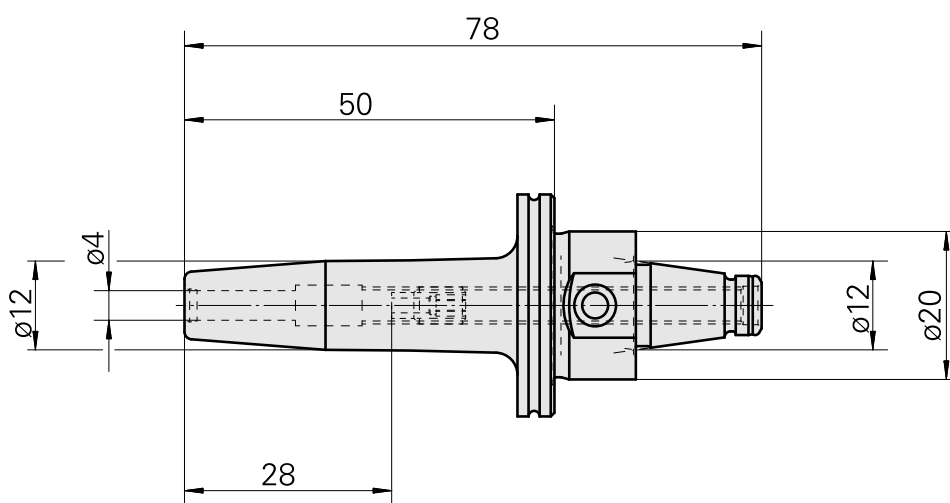

WFB 20-12 Shrink-fit mounting D4

Technical data

TH accessories category

WFB 20-12

Mounting

Shrink-fit mounting D4

Quick change inserts

shrink-fit mounting

Documents

No downloads available for this product

Accessories

Optional accessories

Other accessories

[Adjusting screw M 5x10](#)

Product ID : 10674886

Previous product ID : 326793
