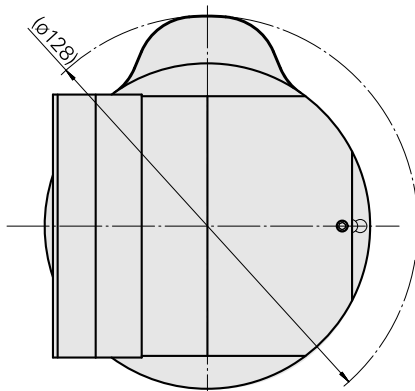

Presetting device D80/MS32/MS40 Quersch

Technical data

TH accessories category

Adapter for presetting units

Mounting

D80 for presetting devices

Tool mounting

MS32/MS40 Cross slide