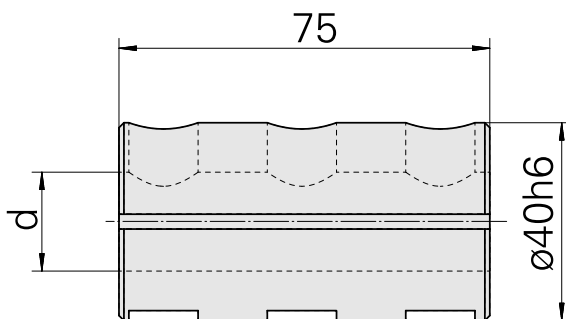

Mounting sleeve D40/ 20mm

Technical data

TH accessories category	Mounting sleeve
Mounting	D40
Tool mounting	20mm

Documents

No downloads available for this product