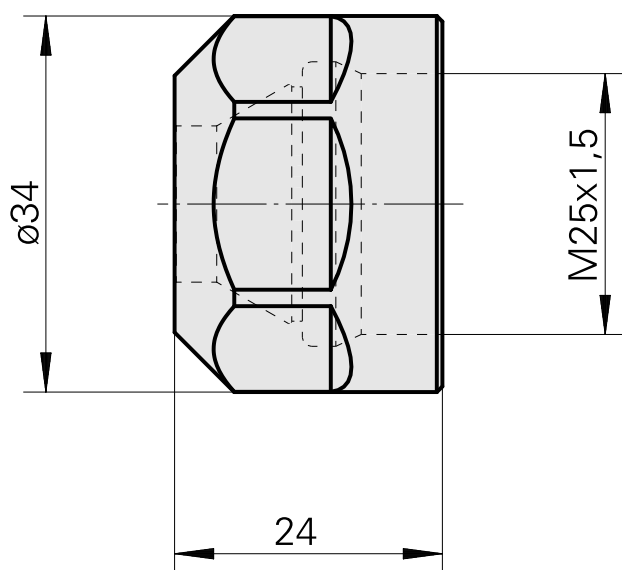

Clamping nut, for internal cooling lubricant supply

Technical data

TH accessories category	Clamping nut
Mounting	ER20
Collet type	ER 20
Clamping nut type	Female thread

Documents

No downloads available for this product