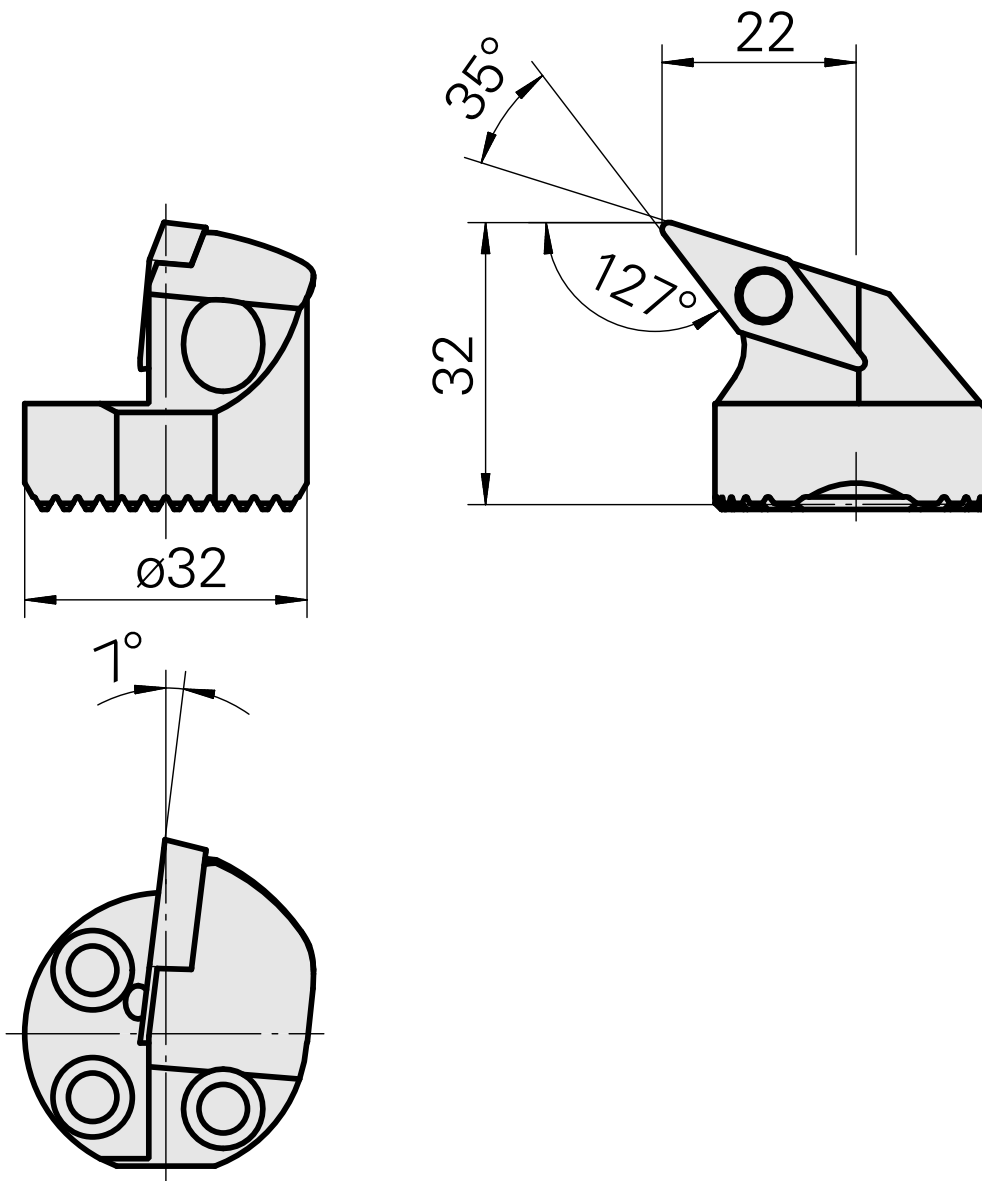

## Boring head for VC.. 1604..

### Technical data

<b>Mounting</b>	for VC.. 1604..
<b>Cooling</b>	internal
<b>Pressure</b>	50 bar
<b>X [mm]</b>	32 (1.26")
<b>Z [mm]</b>	22 (0.87)
<b>INDEX TRAUB products</b>	G220.3 • G220 • R200 • TNX65/42 • TNX220.3

### **Other accessories**

[Countersunk screw Wohlhaupter Nr. 115673](#)

Product ID : 10587078

Previous product ID : W00013.0026

---