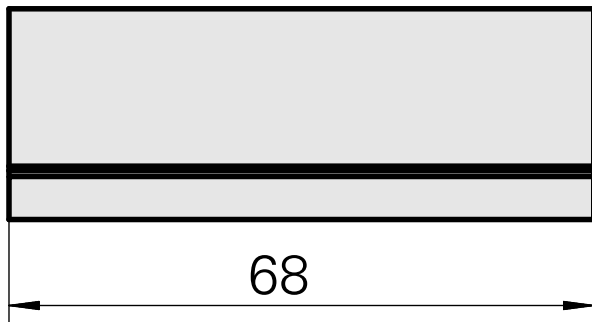

**Angle, height 5 mm (0.19"), width 5 mm (0.19")**

**Technical data**

**TH accessories category**

Compensation bracket

**Mounting**

Square 25x25