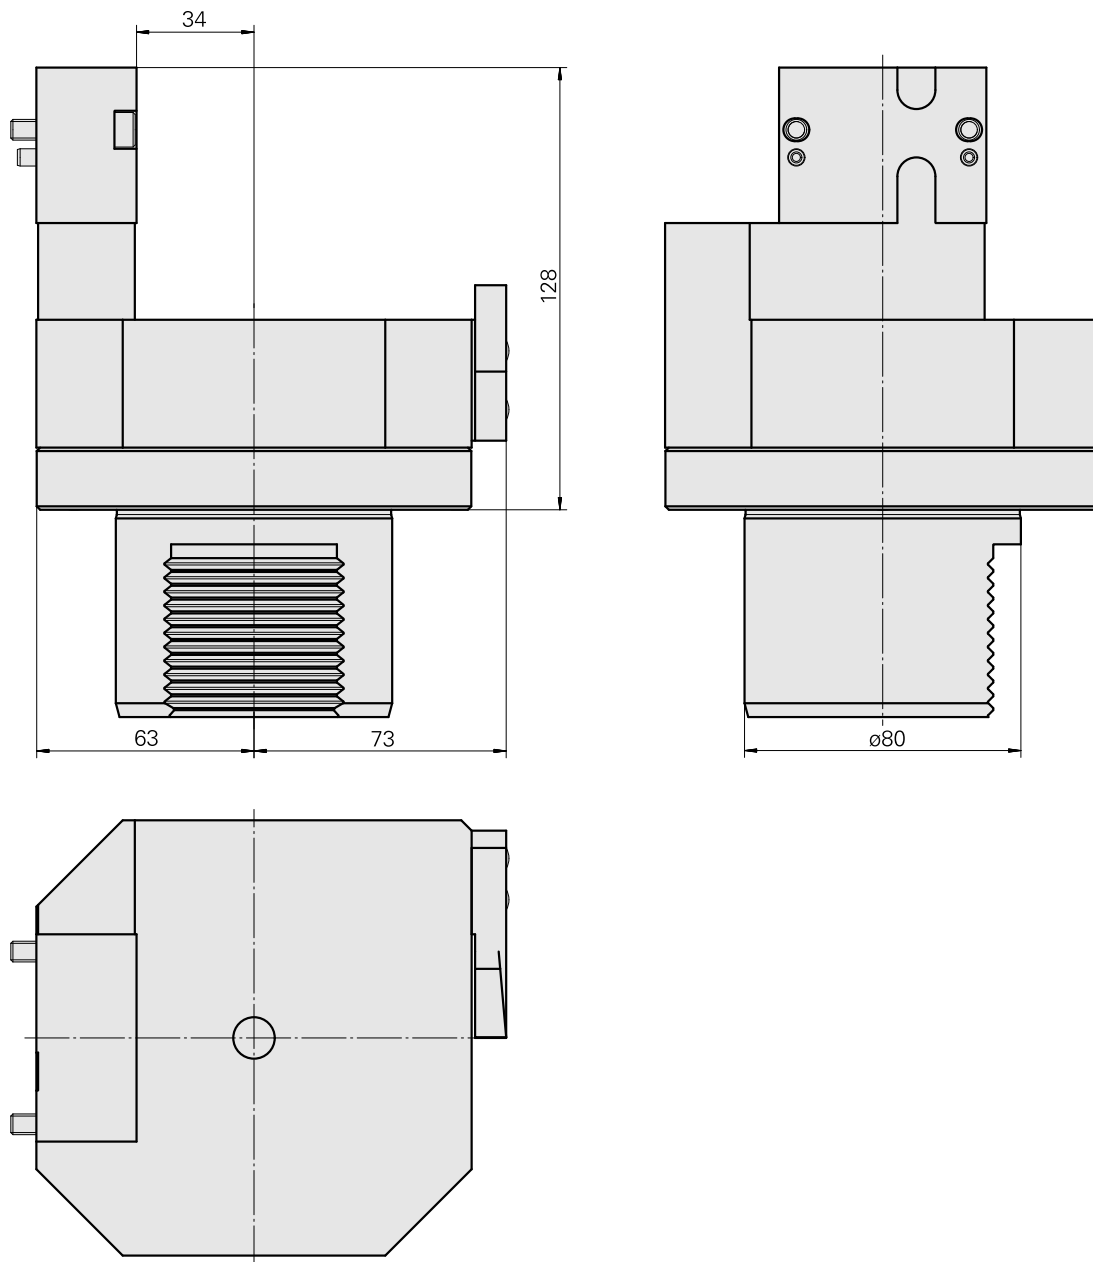

Presetting device D80/MS16 BohrStechStüc

Technical data

TH accessories category

Adapter for presetting units

Mounting

D80 for presetting devices

Tool mounting

MS16 DrillGroovBlock

[Adapter plate, Rotated 90°](#)

Product ID : 10630218

Previous product ID : W9990900

TH accessories
category
Plate rear drilling unit
MS16