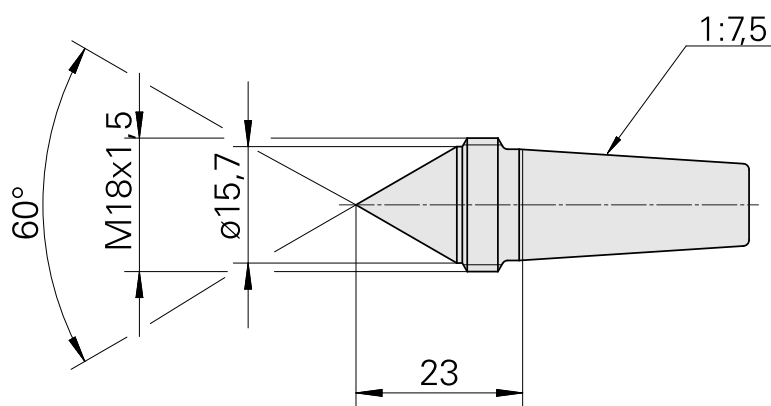

Live Center, 60° D16 mm (0.62")

Technical data

TH accessories category

Center, universal

Mounting

D15.4/Cone 1:7.5

Documents

No downloads available for this product

Accessories

Optional accessories

Tool holder accessories

[LOCKNUT 18X1,5-70852](#)

Product ID : 10634968

Previous product ID : 415302.1815
