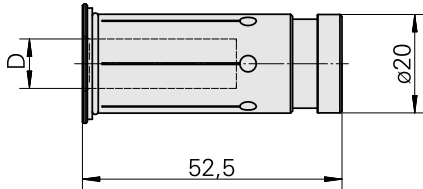

Reductions Hydraulic Expansion D20/ 16mm

Technical data

TH accessories category

Reductions Hydraulic Expansion

Mounting

D20

Tool mounting

16mm