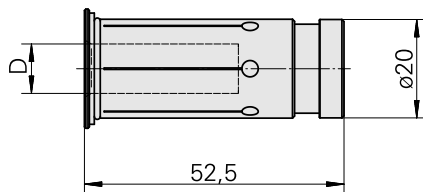

## Reductions Hydraulic Expansion D20/ 16mm

### Technical data

TH accessories category	Reductions Hydraulic Expansion
Mounting	D20
Tool mounting	16mm