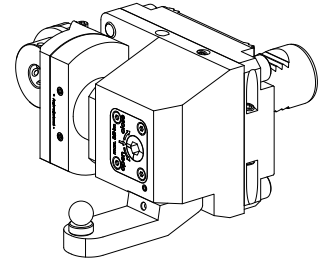

Probe holder

Technical data

Shank VDI	VDI 30
Drive	not live
Fixation VDI	W serration
reversible 180°	yes
Data carrier	check tool station bore
X [mm]	-
Y [mm]	-
Z [mm]	-

Documents

No downloads available for this product