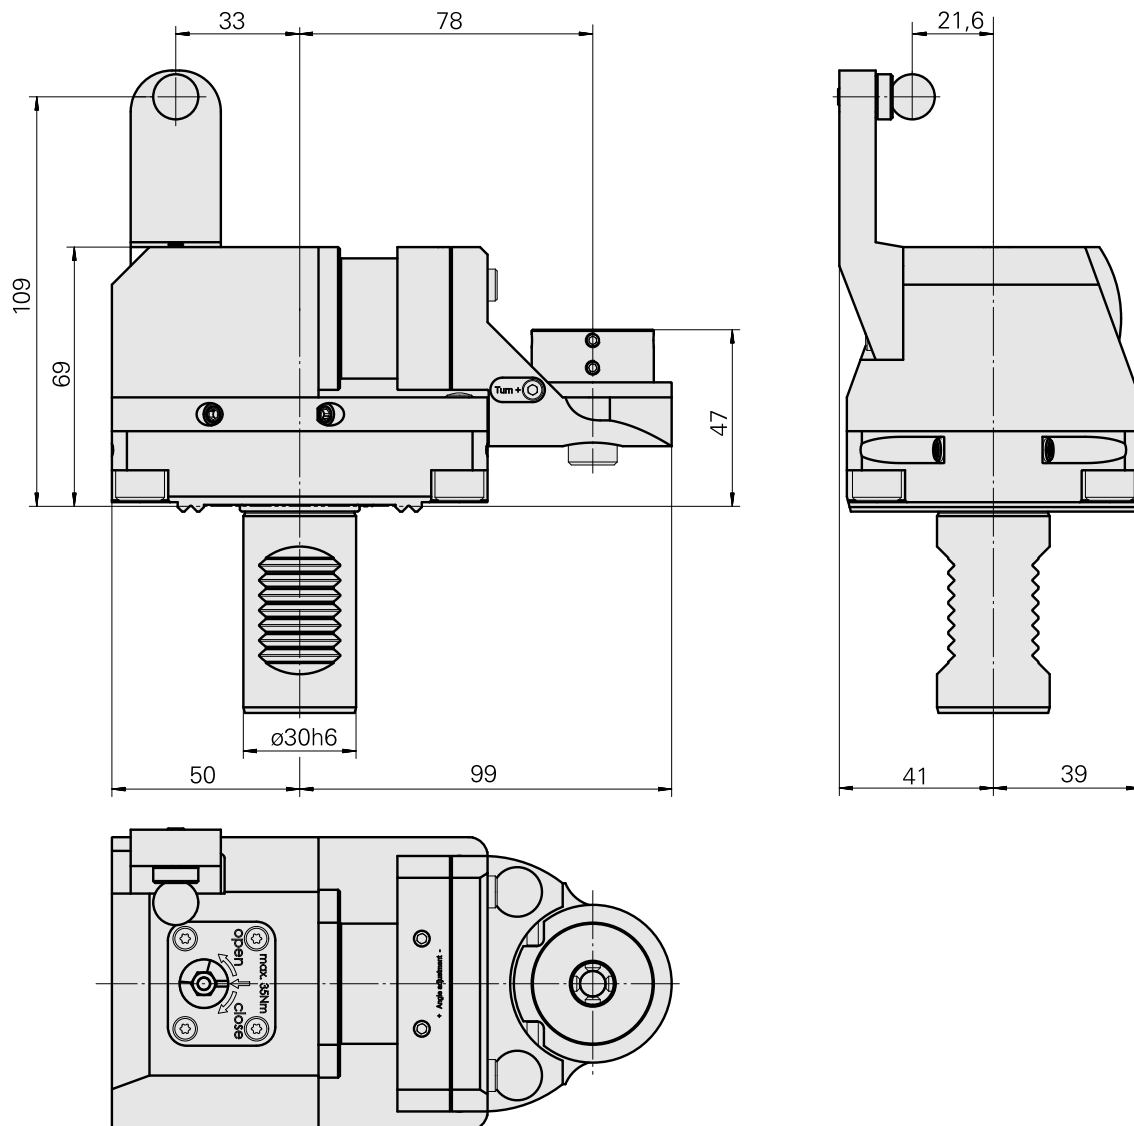

Probe holder

Technical data

Shank VDI	VDI 30
Drive	not live
Fixation VDI	W serration
reversible 180°	yes
Data carrier	check tool station bore
X [mm]	-
Y [mm]	-
Z [mm]	-

Documents

No downloads available for this product

Accessories

Optional accessories

Measuring system

[Probe](#)

Product ID : 12093646

Previous product ID :

Electrical assemblies
Measuring system

[Renishaw RMP400-QE probe](#)

Product ID : 12098222

Previous product ID :

Electrical assemblies
Measuring system

[Measuring Arm](#)

Product ID : 10773869

Previous product ID : 487542.0691

Electrical assemblies
Measuring system

[Pin](#)