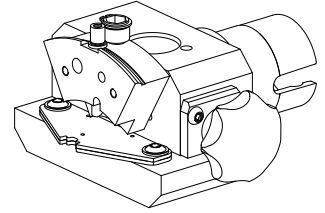

Adapter mounting aid TNL12

Technical data

TH accessories category

Adapter mounting aid

Tool mounting

TNL12

Documents

No downloads available for this product