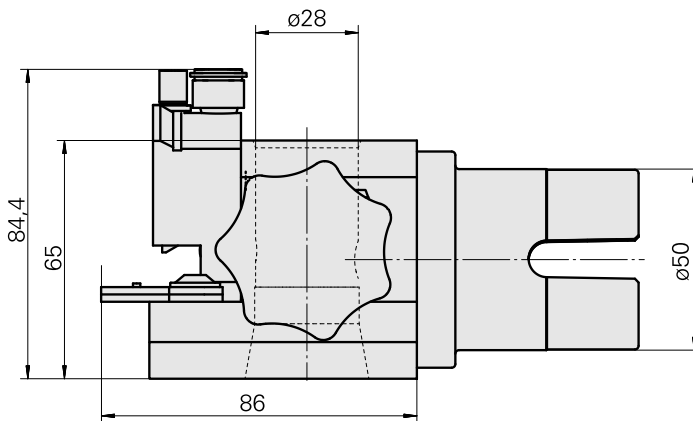

Adapter mounting aid TNL12

Technical data

TH accessories category

Adapter mounting aid

Tool mounting

TNL12

Documents

No downloads available for this product