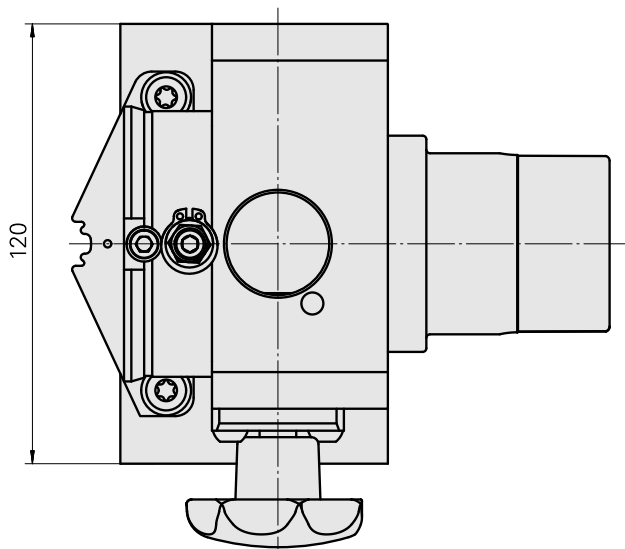

Adapter mounting aid TNL12

Technical data

TH accessories category

Adapter mounting aid

Tool mounting

TNL12

Documents

No downloads available for this product