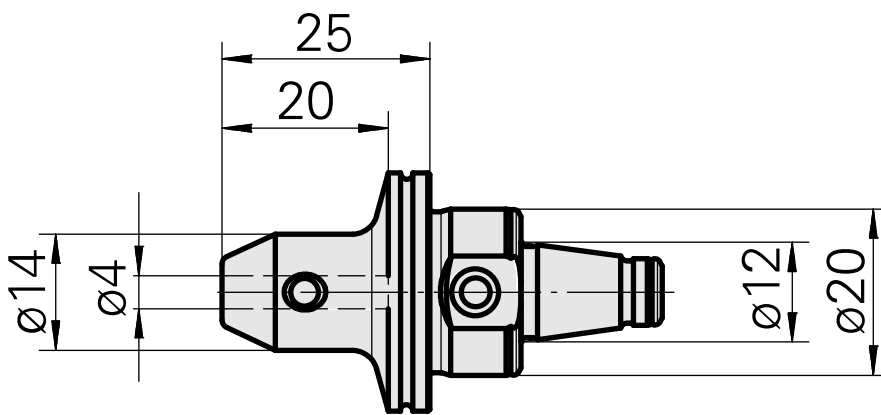

WFB 20-12 D4

Technical data

TH accessories category

WFB 20-12

Mounting

D4

Quick change inserts

Weldon mounting