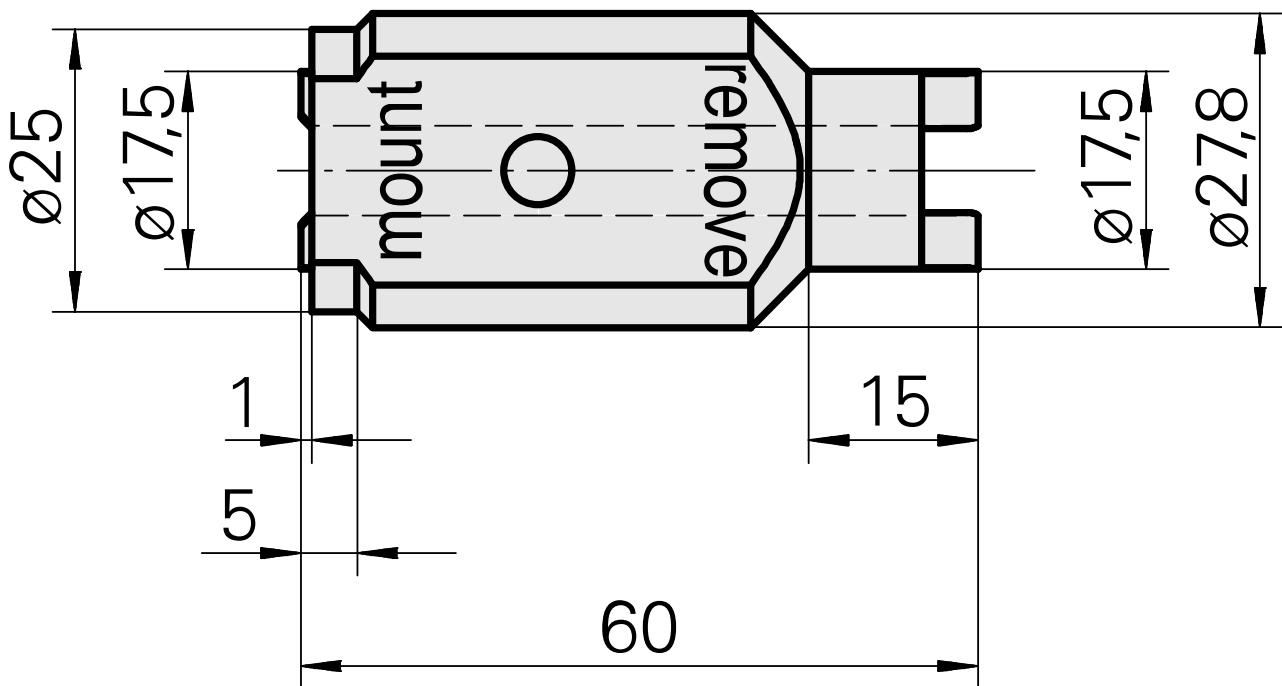

## Socket wrench

### Technische Daten

TH accessories category

Mounting

Tool for KSS adapter

INDEX CAPTO C6