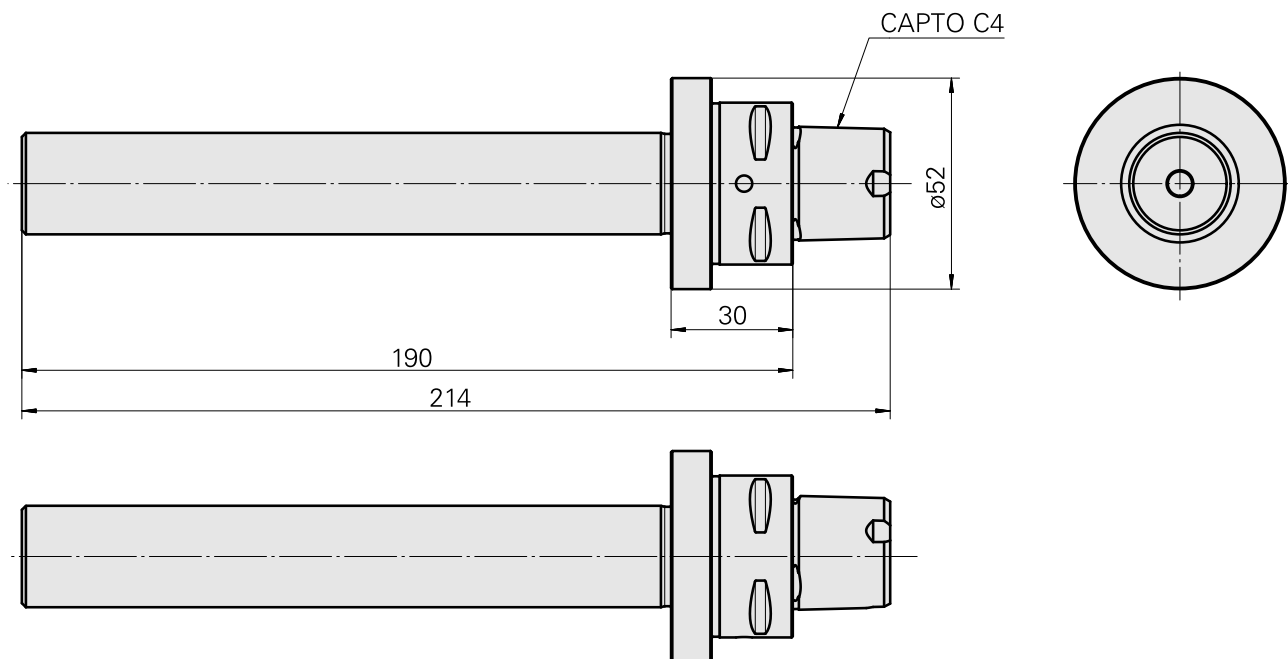

INDEX CAPTO C4 D25, Calibrating tool

Technical data

| | |
|-------------------------|------------------|
| TH accessories category | INDEX CAPTO C4 |
| Mounting | D25 |
| Quick change inserts | Calibrating tool |