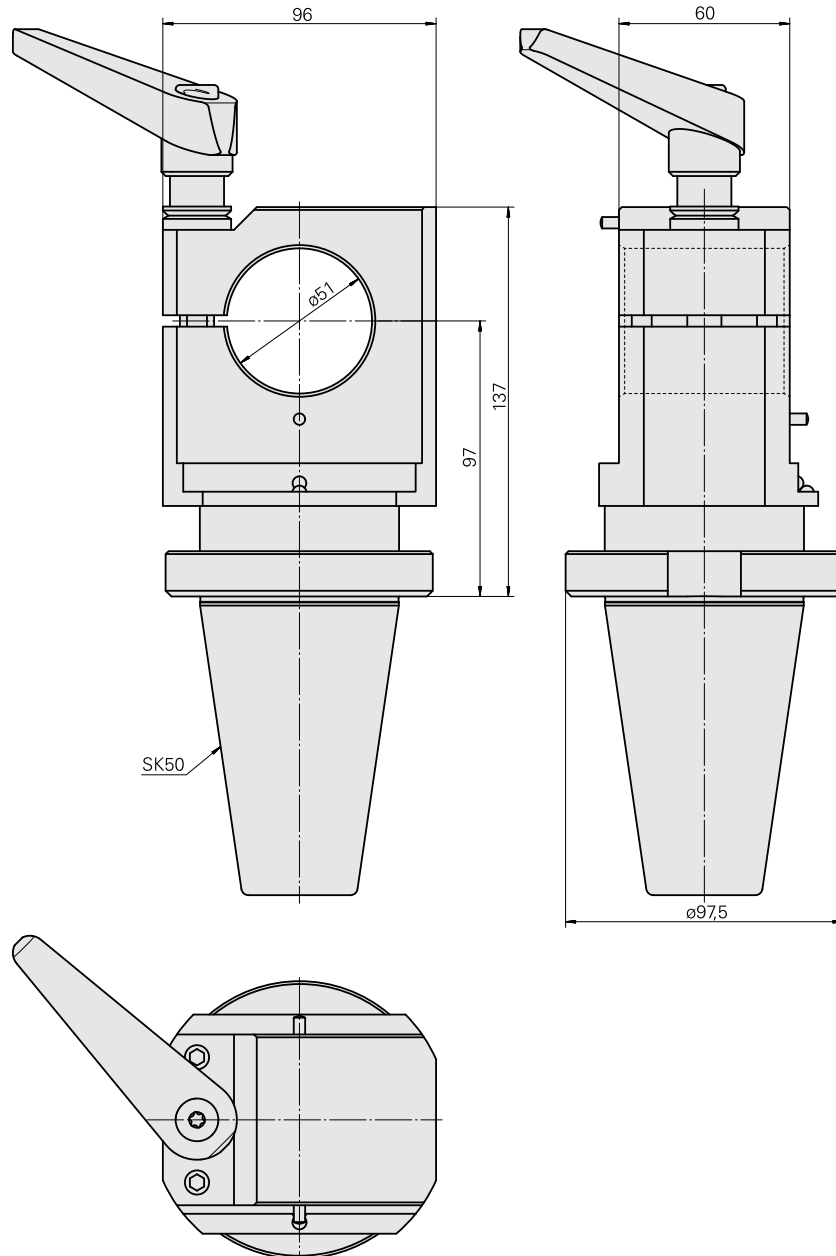

Adaptor

Technical data

TH accessories category

Adapter for presetting units

Mounting

SK50

Tool mounting

Pinole D51