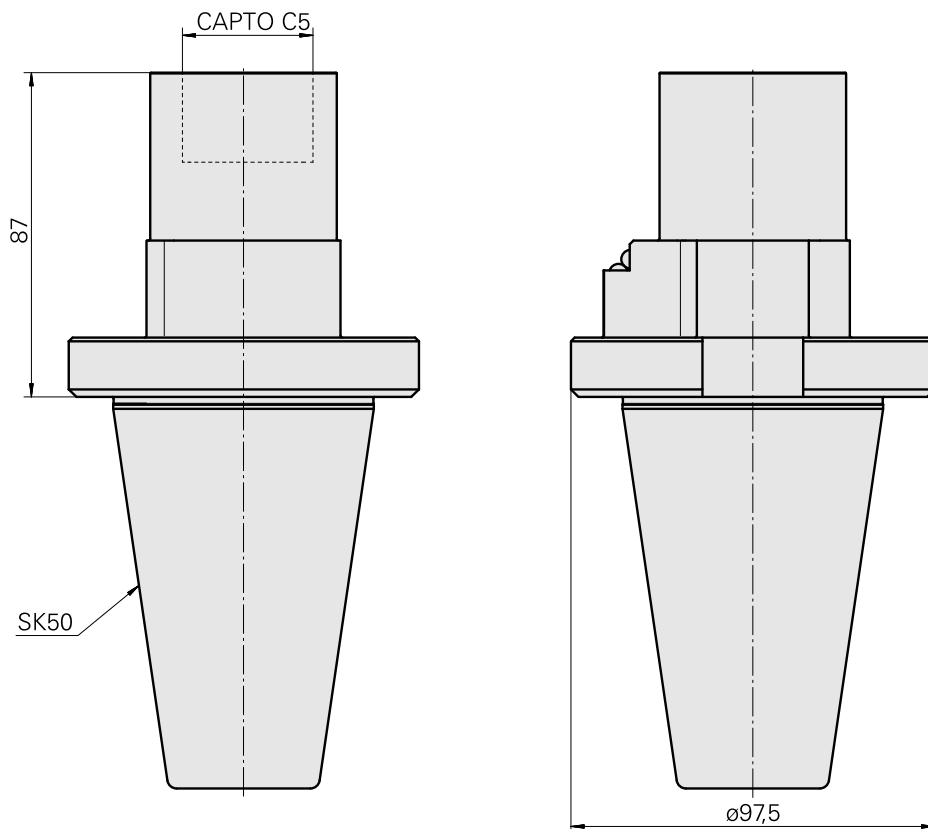

Presetting device

Technical features

TH accessories category

Adapter for presetting units

Mounting

SK50

Tool mounting

INDEX CAPTO C5