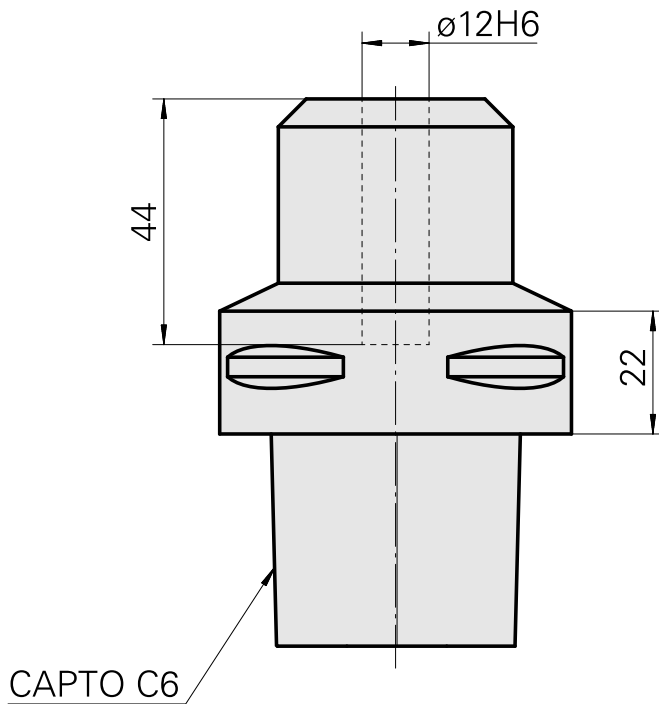

INDEX CAPTO C6 D12

Technical data

TH accessories category	INDEX CAPTO C6
Mounting	D12
Quick change inserts	Weldon mounting

Documents

No downloads available for this product

Accessories

Required for operation

[Coolant adapter kit](#)

Product ID : 10865732

Previous product ID : W00019.0109

TH accessories
category
Cooling lubricant
transfer set

Mounting
INDEX CAPTO C6

[Socket wrench](#)

Product ID : 12144844

Previous product ID :

TH accessories
category
Tool for KSS adapter

Mounting
INDEX CAPTO C6