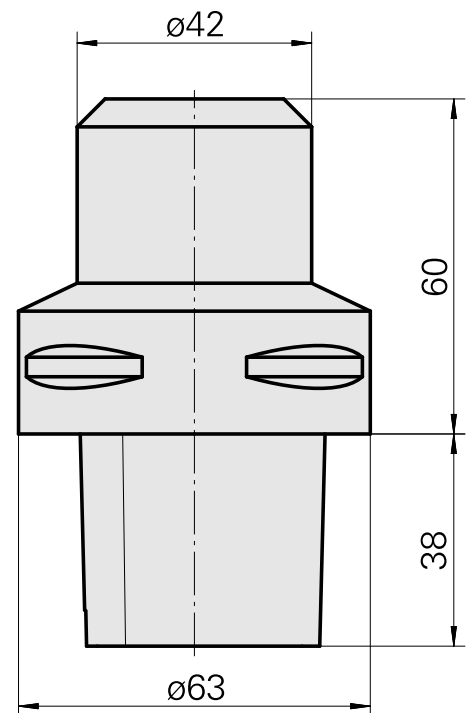

INDEX CAPTO C6 D12

Technical data

TH accessories category	INDEX CAPTO C6
Mounting	D12
Quick change inserts	Weldon mounting

Documents

No downloads available for this product

Accessories

Required for operation

[Coolant adapter kit](#)

Product ID : 10865732

Previous product ID : W00019.0109

TH accessories
category
Cooling lubricant
transfer set

Mounting
INDEX CAPTO C6

[Socket wrench](#)

Product ID : 12144844

Previous product ID :

TH accessories
category
Tool for KSS adapter

Mounting
INDEX CAPTO C6