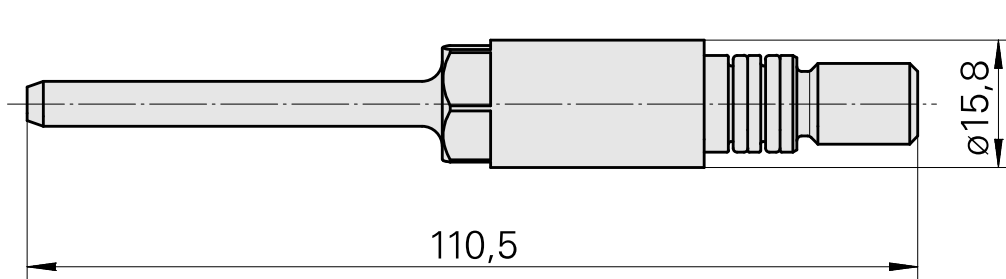

CL feeder, fixed TNL12.2, Back/front working unit

Technical data

There are currently no additional technical features stored for this product

Documents

No downloads available for this product

Accessories

Optional accessories