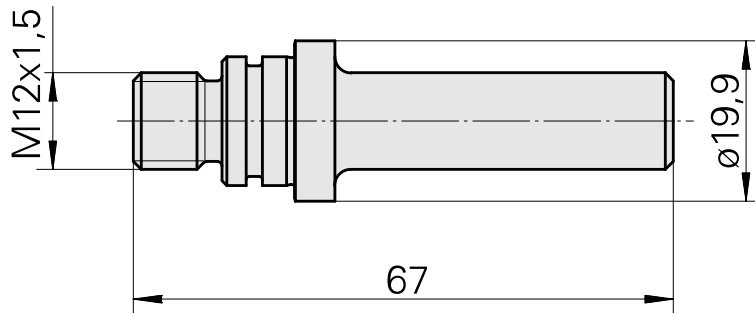

CL feeder, fixed TNL12.2, Back/front working unit

Caratteristiche tecniche

Per questo prodotto non sono state create attualmente caratteristiche tecniche aggiuntive