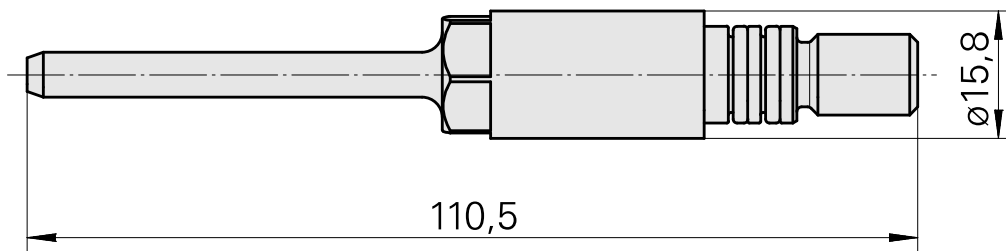

CL feeder, fixed TNL12.2, Back/front working unit

Caratteristiche tecniche

Per questo prodotto non sono state create attualmente caratteristiche tecniche aggiuntive