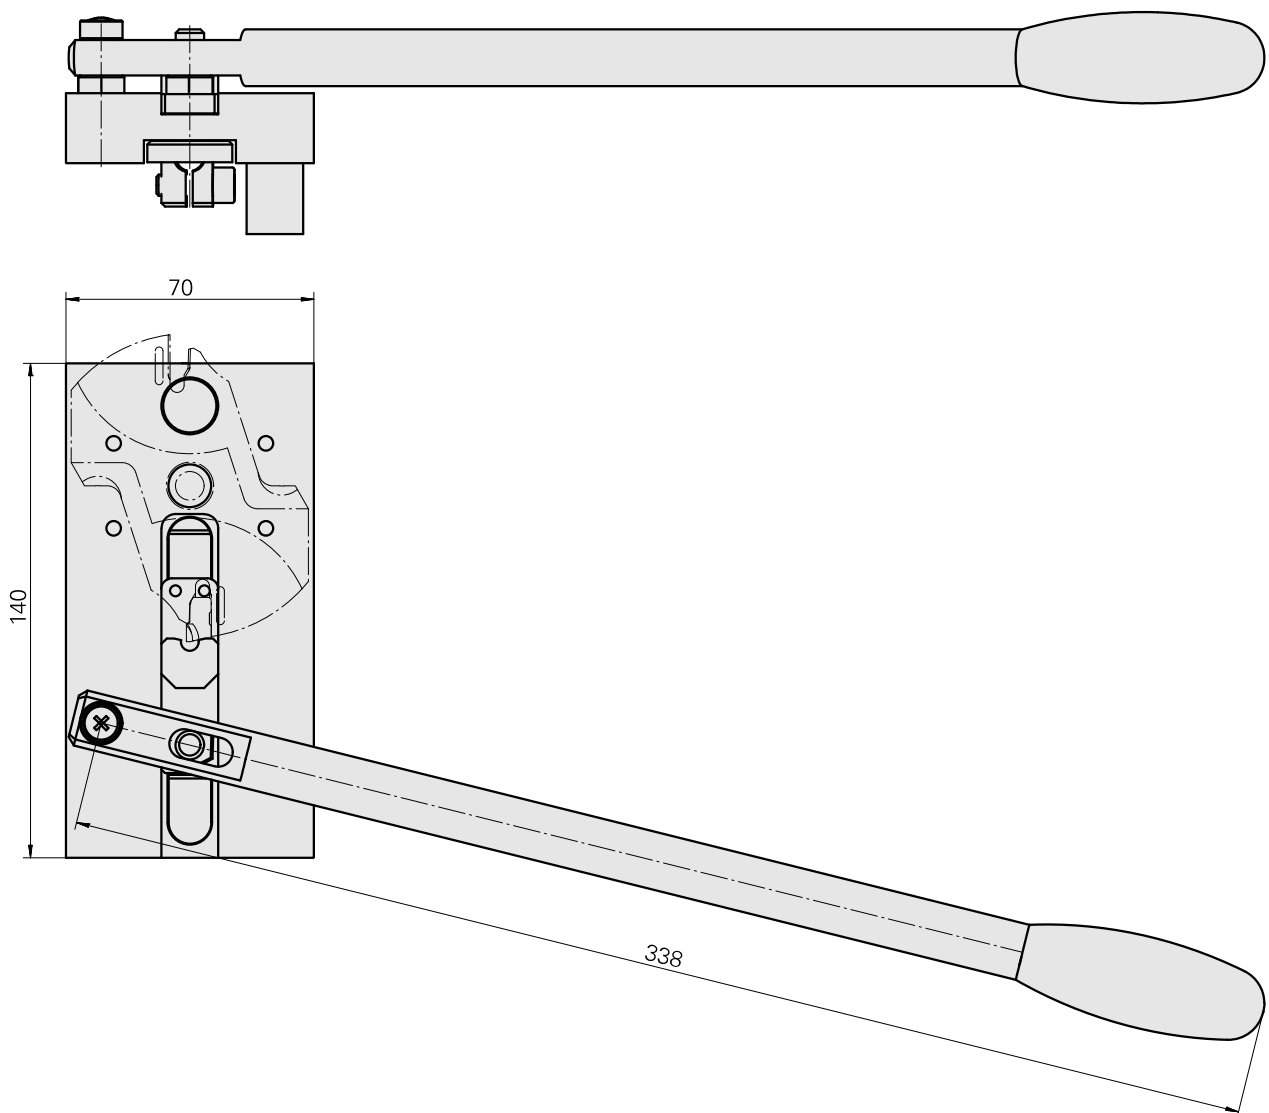

Assembly device

Technical data

TH accessories category

Cutting tools

Mounting

Löcher System

Documents

No downloads available for this product