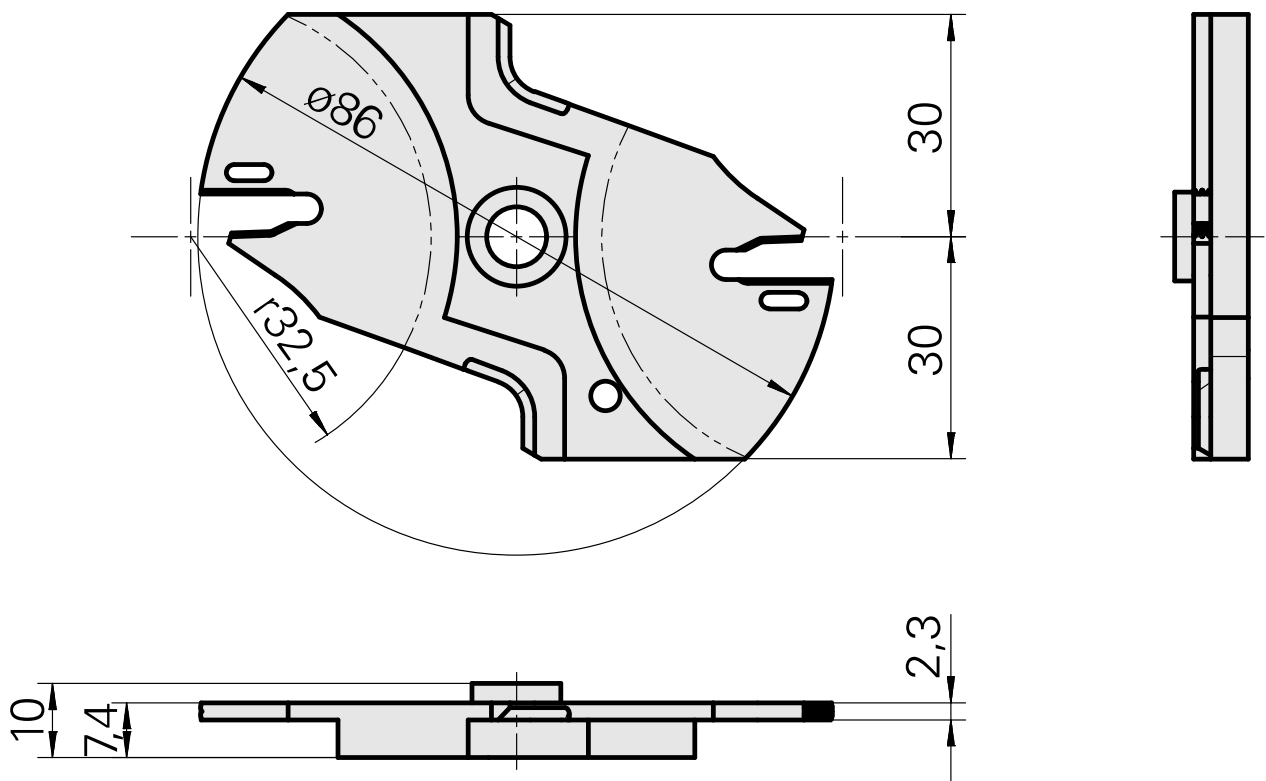

Housing

Technical data

TH accessories category

Cutting tools

Mounting

Löcher System

Documents

No downloads available for this product

Accessories

Optional accessories

Tool holder accessories

[Assembly device](#)

Product ID : 12038458

Previous product ID :

TH accessories
category
Cutting tools

Mounting
Löcher System